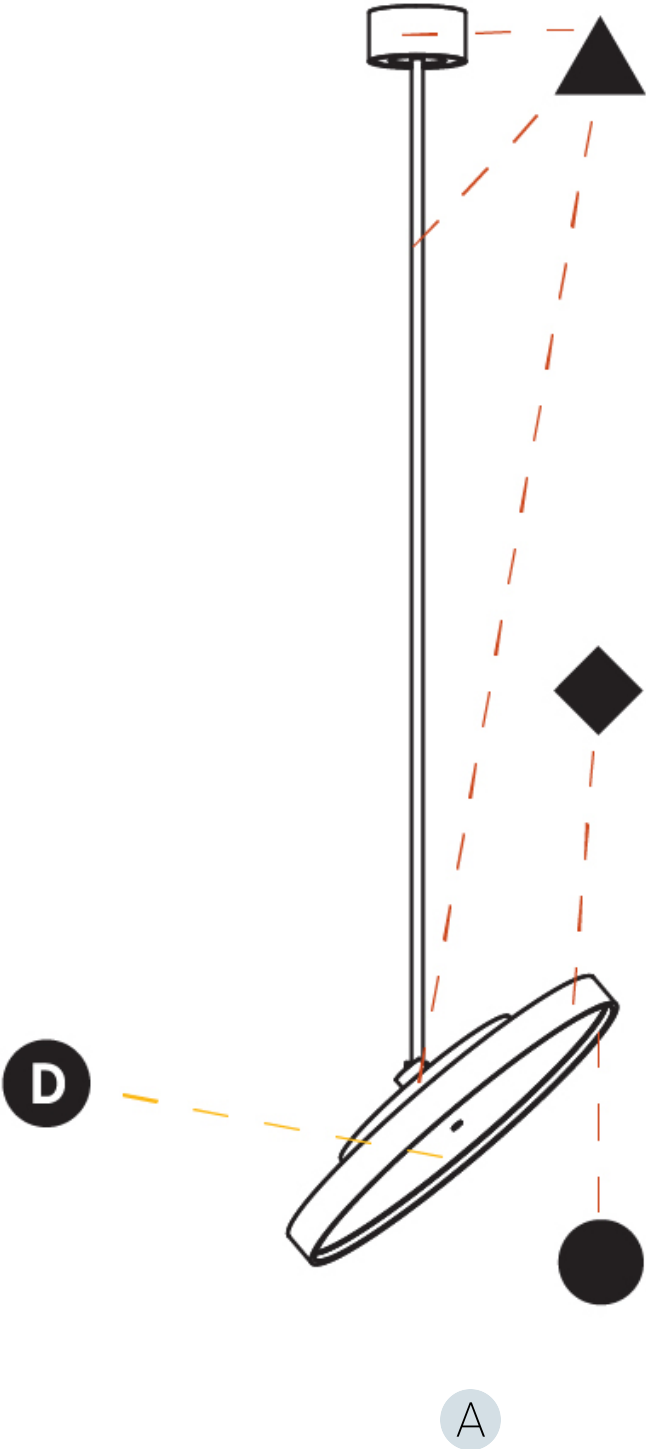

SIGN DIVA FLEX KORONA SUSPENSION

A30866-

PROJECT	_____
TYPE	_____
SPECIFIER	_____
QUANTITY	_____
DATE	_____