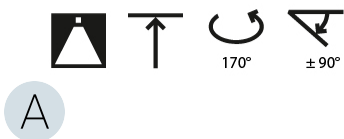

GENERAL

Series: Sign Diva Flex
Subseries: Sign Diva Flex Korona
Brand: Prolicht
Division: Architectural
Mounting Type: Suspension
Mounting Location: Ceiling
Subcategory: Pendant

PHYSICAL

Shape: Round
Diameter (mm): 200
Diameter (in): 7 7/8
Height (mm): 1620
Height (in): 63 3/4
Light Distribution: Adjustable / Direct
Weight (kg): 1.865
Weight (lbs): 4.1
Diffuser: PMMA - Opal / Micro-Prism / Sparkling Secret / Vintage Industrial
Fixture Finish: SSR / BKV / CWI / CRY / HAB / UFT / ITA / RUA / FTG / MYG / LOD / PUS / FRO / FUP / KIA / POP / BLS / SPG / MEY / GOH / GUM / CHC / COM / ABZ / JAG / OBR / MOS / ROR
Fixture Material: Extruded Aluminum / Steel

ELECTRICAL

Lamp Type: LED (Zhaga Standard)
Input Wattage (W): 12.1
Total Output Wattage (W): 11
Dimming: Tri-Mode (Non-Dimming and Phase Dimming (120Vac only) and 0-10V Dimming)
Driver Included: Yes
Driver Location: Integrated
Driver Type: Constant Current - Universal
Driver Class: Class 2
Input Voltage (V): 120 - 277
Constant Current (MA): 350

LED

Color Temperature (°K): 3000 / 3500 / 4000
Max. Delivered Lumen (lm): 836 / 895 / 903 / 921
Nominal Lumen (lm): 1280 / 1370 / 1382 / 1410
CRI: >90 CRI
Lamp Life (hrs): 50000

OPTICAL

Adjustability: Rotational 170°; Tilt 90°

RATINGS AND CERTIFICATIONS

Certified By: Certified for North American Standards
IP rating: IP20