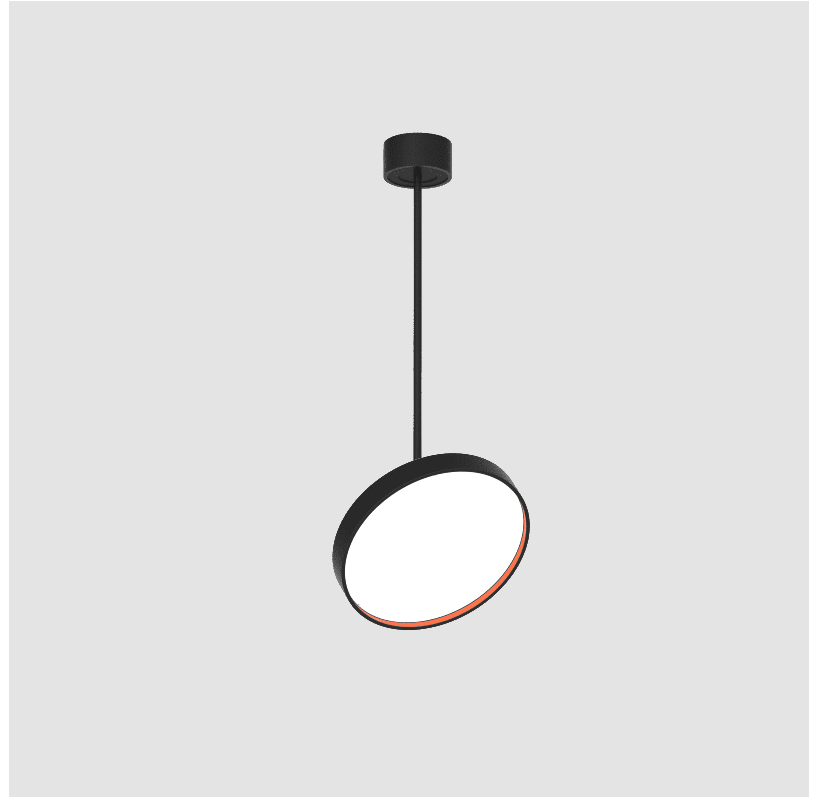

GENERAL

Series: Sign Diva Flex
Subseries: Sign Diva Flex Korona
Brand: Prolicht
Division: Architectural
Mounting Type: Suspension
Mounting Location: Ceiling
Subcategory: Pendant

PHYSICAL

Shape: Round
Diameter (mm): 400
Diameter (in): 15 3/4
Height (mm): 870
Height (in): 34 1/4
Light Distribution: Adjustable / Direct
Weight (kg): 3.5
Weight (lbs): 7.7
Diffuser: PMMA - Opal / Micro-Prism / Sparkling Secret / Vintage Industrial
Fixture Finish: SSR / BKV / CWI / CRY / HAB / UFT / ITA / RUA / FTG / MYG / LOD / PUS / FRO / FUP / KIA / POP / BLS / SPG / MEY / GOH / GUM / CHC / COM / ABZ / JAG / OBR / MOS / ROR
Fixture Material: Extruded Aluminum / Steel

ELECTRICAL

Lamp Type: LED (Zhaga Standard)
Input Wattage (W): 19.8
Total Output Wattage (W): 18
Dimming: Tri-Mode (Non-Dimming and Phase Dimming (120Vac only) and 0-10V Dimming)
Driver Included: Yes
Driver Location: Integrated
Driver Type: Constant Current - Universal
Driver Class: Class 2
Input Voltage (V): 120 - 277
Constant Current (MA): 500

LED

Color Temperature (°K): 2700 / 3000 / 3500 / 4000
Max. Delivered Lumen (lm): 1807 / 1943 / 1951 / 1991
Nominal Lumen (lm): 2250 / 2420 / 2430 / 2480
CRI: >90 CRI
Lamp Life (hrs): 50000

OPTICAL

RATINGS AND CERTIFICATIONS

Certified By: Certified for North American Standards
IP rating: IP20