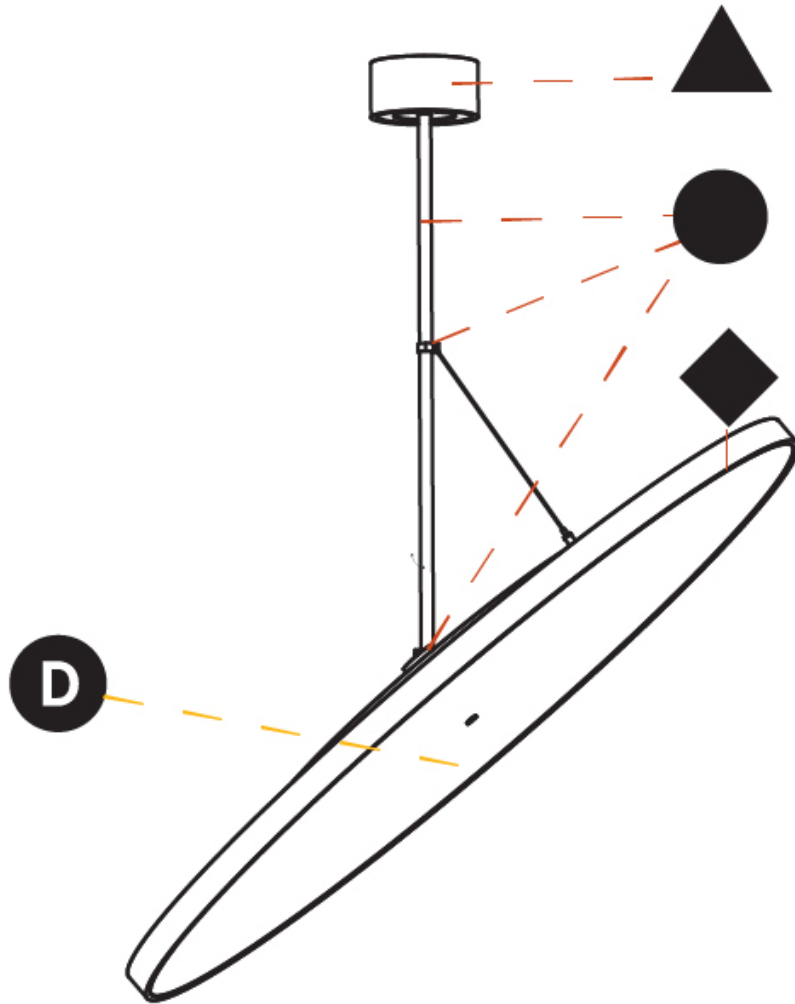

Adjustability: Rotational 170°; Tilt 90°

RATINGS AND CERTIFICATIONS

Certified By: Certified for North American Standards
IP rating: IP20

SIGN DIVA FLEX SUSPENSION

A30859-

PROJECT	_____
TYPE	_____
SPECIFIER	_____
QUANTITY	_____
DATE	_____