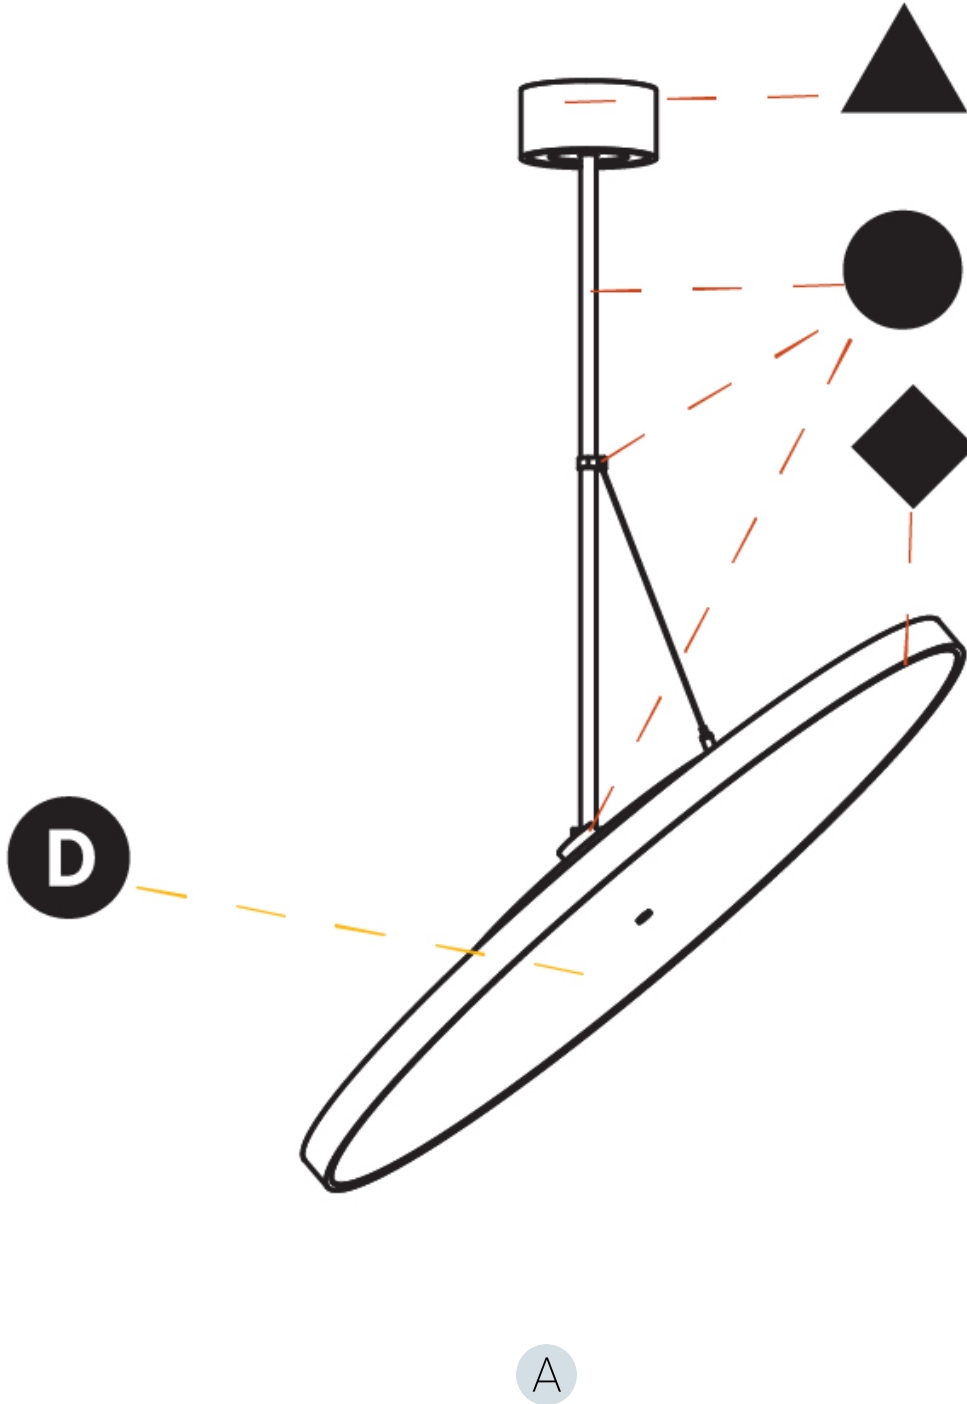

Adjustability: Rotational 170°; Tilt 90°

RATINGS AND CERTIFICATIONS

Certified By: Certified for North American Standards
IP rating: IP20

SIGN DIVA FLEX SUSPENSION

A30858-

PROJECT	_____
TYPE	_____
SPECIFIER	_____
QUANTITY	_____
DATE	_____